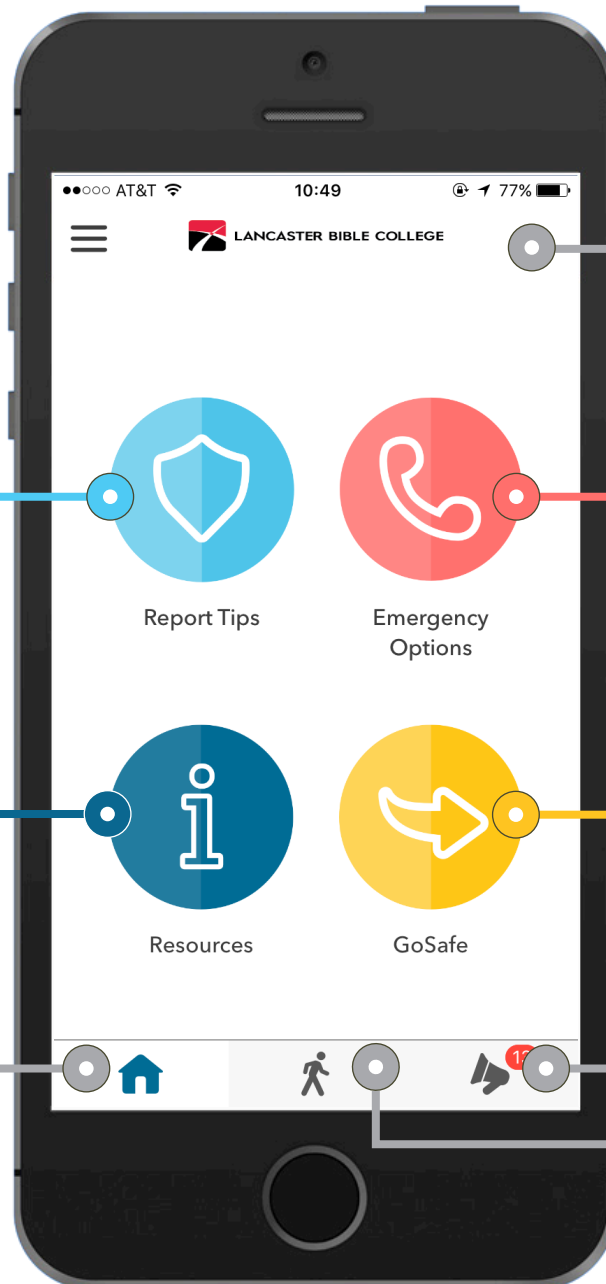

LiveSafe®

LANCASTER BIBLE COLLEGE

Safety. In everyone's hands.

Get LiveSafe

Download "LiveSafe" from the App Store or Google Play. Register and fill out your profile. Select Lancaster Bible College. You're set!

Share info with safety and security

Submit tips related to safety concerns. Attach a photo, video, or audio file. You can even do it anonymously.

Request help in an emergency

Quickly access emergency numbers. Safety officials can leverage location-data in an emergency, allowing for faster response times.

Access Resources

Have quick access to emergency information, campus resources, and more.

Help ensure you and friends get home safely

Virtually walk contacts to their intended destination and know when they have arrived or request a security escort.

Tab navigation: Home

Keeps Lancaster Bible College-related functionality in one place within the app.

Tab navigation: SafeWalk and Notifications

Makes it easier to quickly start a peer-to-peer SafeWalk and access broadcast messages.