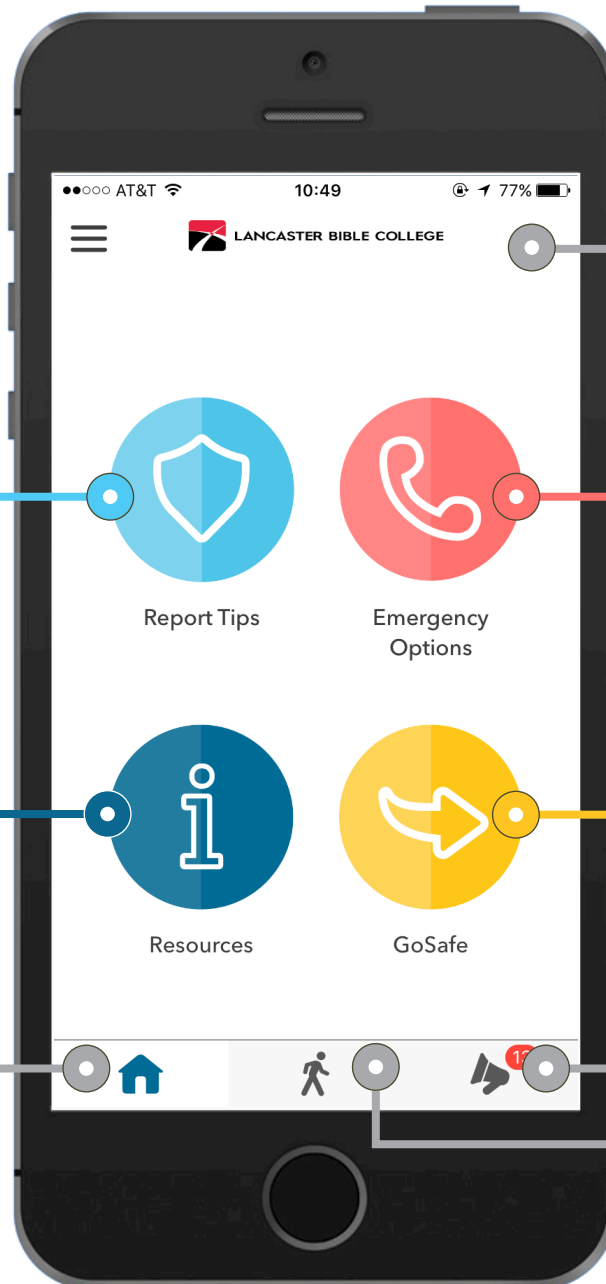

# LiveSafe®

LANCASTER BIBLE COLLEGE

### Get LiveSafe

Download "LiveSafe" from the App Store or Google Play. Register and fill out your profile. Select Lancaster Bible College. You're set!

### Share info with safety and security

Submit tips related to safety concerns. Attach a photo, video, or audio file. You can even do it anonymously.

Report Tips

### Request help in an emergency

Quickly access emergency numbers. Safety officials can leverage location-data in an emergency, allowing for faster response times.

Emergency Options